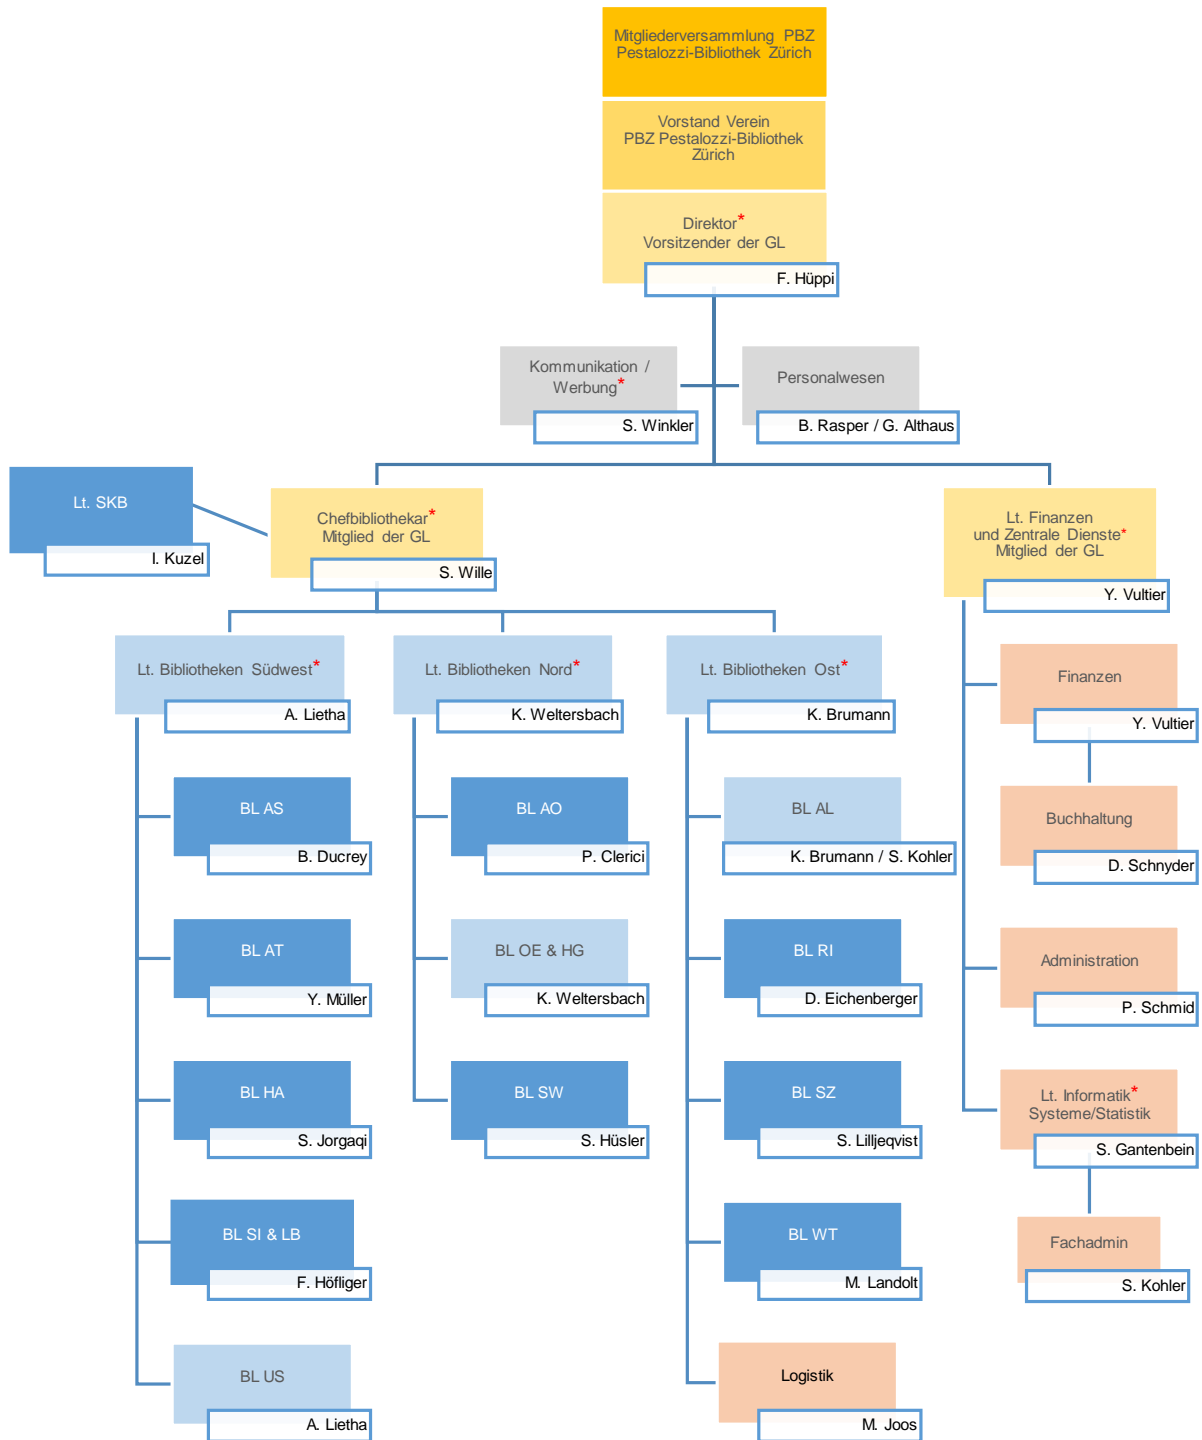

# Organigramm Verein PBZ Pestalozzi-Bibliothek Zürich

- Legende:**
- \* = erweiterte GL
  - GL = Geschäftsleitung
  - BL = BibliotheksleiterIn
  - CB = Chefbibliothekar
  - Lt. = LeiterIn
  - SKB = Schul- und Kinderbibliothek Heuried
  - Systeme = Systemadministration
  - AL = PBZ Altstadt
  - AO = PBZ Affoltern
  - AT = PBZ Altstetten
  - AS = PBZ Aussersihl
  - HA = PBZ Hardau
  - HG = PBZ Höngg
  - LB = PBZ Leimbach
  - OE = PBZ Oerlikon
  - RI = PBZ Riesbach
  - SW = PBZ Schwamendingen
  - SI = PBZ Sihlcity
  - SZ = PBZ Schütze
  - US = PBZ Unterstrass
  - WT = PBZ Witikon